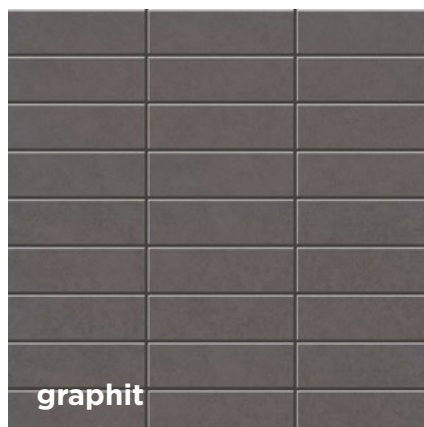

graphit

LF 04 непол. natural