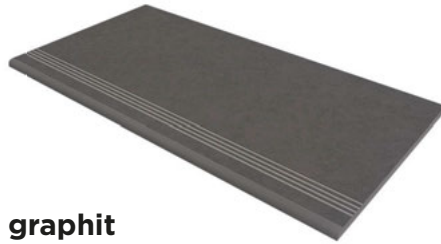

grey

graphit

LF 04 непол. natural