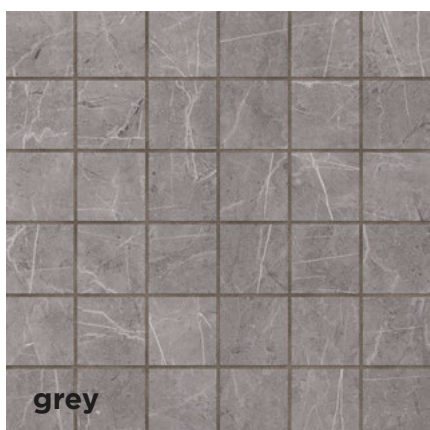

grey

VS 02 непол. natural

VS 02 полир. polished