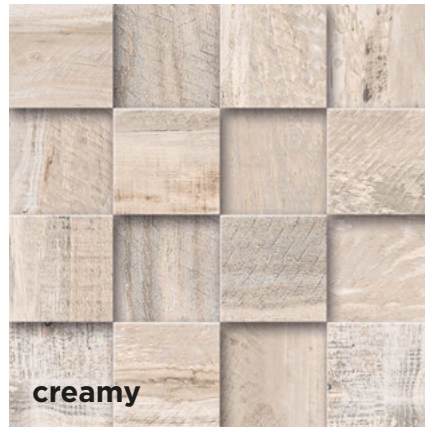

CHESS-3D

12 × 12"

Spanish Wood

white

SP 00 непол. natural

creamy

SP 01 непол. natural

beige