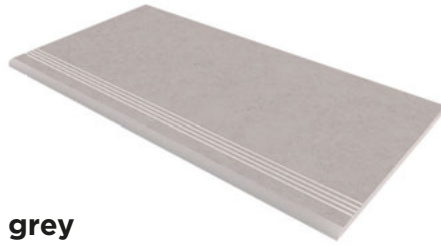

ДЕРЕВО / WOOD

Step treads with stripes

30 × 60 cm 12 × 24"

Loft

white

LF 00 непол. natural

grey

LF 01 непол. natural